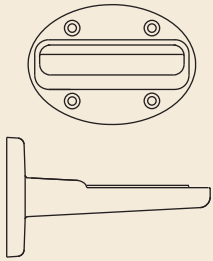

WB / RX / BRACKET

WB / RX / GUARD

WB / L / BRACKET

WB / L / GUARD

Dimensions

WB / RX / BRACKET (TOP LEFT)

W 126mm x H 90mm x D 156mm

WB / RX / GUARD (TOP RIGHT)

H 155mm x DØ 230mm

WB / L / BRACKET (BOTTOM LEFT)

W 79mm x H 44mm x D 99mm

WB / L / GUARD (BOTTOM RIGHT)

H 143mm x DØ 146mm

Warning Beacon Accessories

WB/RX/GUARD & BRACKET

WB/L/GUARD & BRACKET

Accessories enhance the performance of the beacons and extend life by preventing accidental damage.

- EASILY INSTALLED ACCESSORY RANGE
- GUARDS GIVE EXTRA PROTECTION AGAINST IMPACT DAMAGE
- GUARDS HAVE CORROSION FREE FINISH
- BRACKETS ALLOW OPTIMUM MOUNTING POSITION