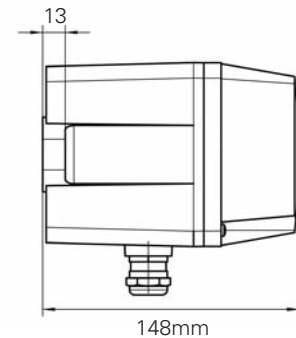

Technical Specification

Voltage	24Vdc (18Vdc to 35Vdc) 230Vac (85Vac to 264Vac)
Current	1200lm 24Vdc 900mA 2000lm 24Vdc 1350mA 1200lm 230Vac 150mA 2000lm 230Vac 200mA
Flash rate	Steady, flashing, blinking (3 Settings)
Light output	1200lm or 2000lm
Flash colour	Clear, red, amber, green, blue
Temperature*	1200lm -55°C to +55°C 2000lm -55°C to +45°C
Protection	IP65
Construction	Lens - polycarbonate base - seawater proof coated aluminium
Weight	1.4Kg
Colours	Base - light grey

*See installation data for maximum limits

Features

- High output LED wall mounting beacon
- LED light source
- IP65 protection
- Salt water resistant aluminium and polycarbonate housing

Benefits

- A highly visible beacon optimised for wall mounting applications
- Long life, low maintenance light source
- Suitable for internal or external use
- Suitable for use in the harshest of environments