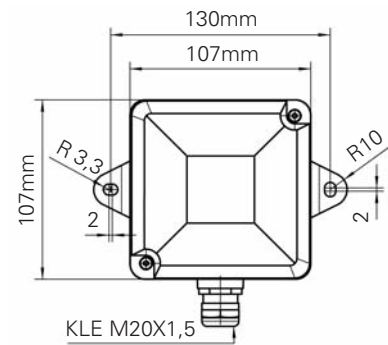

BLK Super LED

The BLK Super LED is a high output durable signalling beacon with a tough seawater proof aluminium base and polycarbonate lens optimised for wall mounting. Two versions are available producing 1200lm or 2000lm. A range of three operating modes ensures that a distinct visual signal can be chosen for any application where ambient noise would reduce the effectiveness of audible alarms.

Technical Specification

Voltage	24Vdc (18Vdc to 35Vdc) 230Vac (85Vac to 264Vac)
Current	1200lm 24Vdc 900mA 2000lm 24Vdc 1350mA 1200lm 230Vac 150mA 2000lm 230Vac 200mA
Flash rate	Steady, flashing, blinking (3 Settings)
Light output	1200lm or 2000lm
Flash colour	Clear, red, amber, green, blue
Temperature*	1200lm -55°C to +55°C 2000lm -55°C to +45°C
Protection	IP65
Construction	Lens - polycarbonate base - seawater proof coated aluminium
Weight	1.4Kg
Colours	Base - light grey

*See installation data for maximum limits

Features

- High output LED wall mounting beacon
- LED light source
- IP65 protection
- Salt water resistant aluminium and polycarbonate housing

Benefits

- A highly visible beacon optimised for wall mounting applications
- Long life, low maintenance light source
- Suitable for internal or external use
- Suitable for use in the harshest of environments